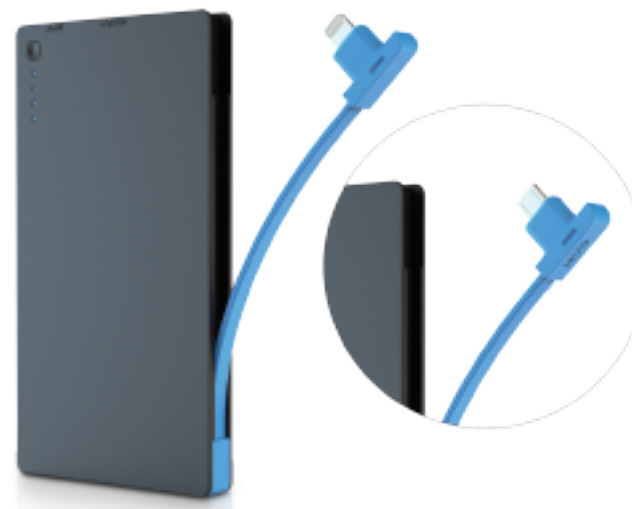

SLIM40

Part# P7-LP40CX(Apple)

Part# P7-P40CX(Android)

- Dimensions: 120mm (L) x 66mm (W) x 10.5mm (H)
- MFi-certified
- 4000mAh Li-Polymer Battery
- Slim Compact Design
- Input: 1A @ 5VDC (Micro USB)
- Output: 1A @ 5VDC (USB-A)
  1A @ 5VDC (Integrated Apple Lighting Cable or Micro USB Cable)
- Main body available in Single Color or Heat Transfer Finish
- 4 LEDs for Battery Status with a Multifunction Button
- Built-in protection features for overheat, short-circuit and overcharge/discharge
- Auto On/Off Features for convenient usage and energy saving
- Ideal for long flights or anytime your device might run out of power