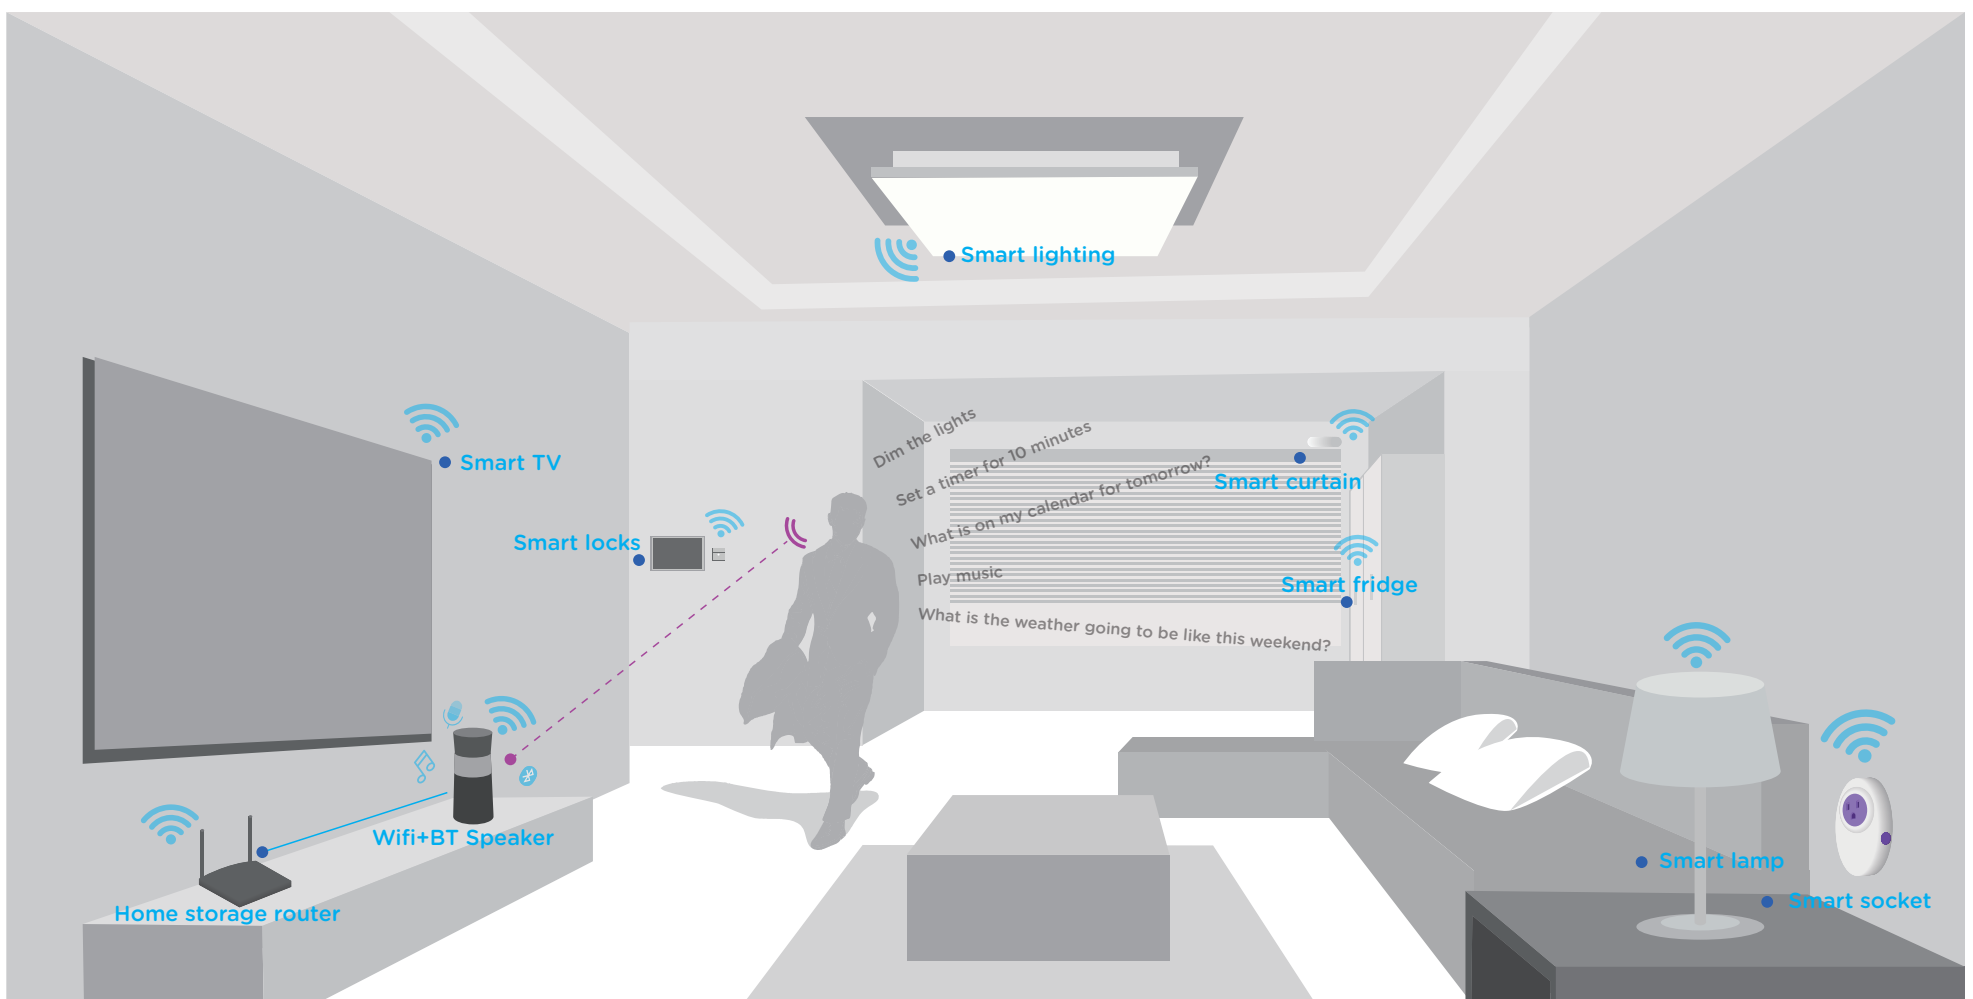

ALEXA SMART HOME

Always Ready, Wi-Fi Connected, Voice Control

JOY DUO

WiFi Alexa + HiFi Bluetooth Speaker

Part# P7-IV46-JOY-WFBT

JOY DOT

- Dimensions: 56mm(H) x 90mm(D) (JOY DOT)
- Far -Field speech recognition, MICs Array support up to 5m distance /360-degree direction speech recognition for Alexa Voice
- 2W voice speaker for Alexa Voice communication;
- Wi-Fi Smart CONNECTIVITY, Support 802.11b/g/n 2.4Ghz, support Spotify Connect, TuneIn Radio, TIDAL, Amazon prime music, iHeartRadio, AirPlay and DLNA and so on
- Smart Voice communication, Answers questions, reads audiobooks and the news, report traffic and weather, gives info on local businesses, provides sports scores and schedules, and more using the Alexa Voice
- Smart home Voice control, controls lights, switches and thermostats and so on, compatible with WeMo, Philips Hue, Samsung smart Things, Wink, Insteon, Nest and ecobee smart home devices.
- Easy to set up, The easier way to set up your wireless speaker just by one button
- 5V/1.5A micro USB power input support 7x 24 working;
- Stereo/ auto detection AUX Out port for connecting with external speaker
- Specified Pogo Pin support auto Combine with "JOY SOUND " Together