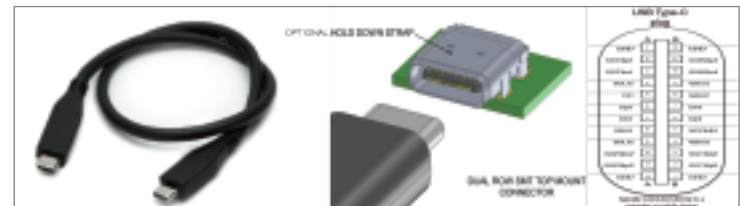

ANGEL

2.5" USB3.1 HDD ENCLOSURE

Part# KIT-S250U3.1

TORPEDO

2.5" USB3.0 HDD ENCLOSURE

Part# TOR-S250U

- Supports Windows XP/Vista/Windows 7/Windows 8 and above, Mac OS 10.4 and above
- USB BUS POWER 900mA

USB3.1 TYPE-C