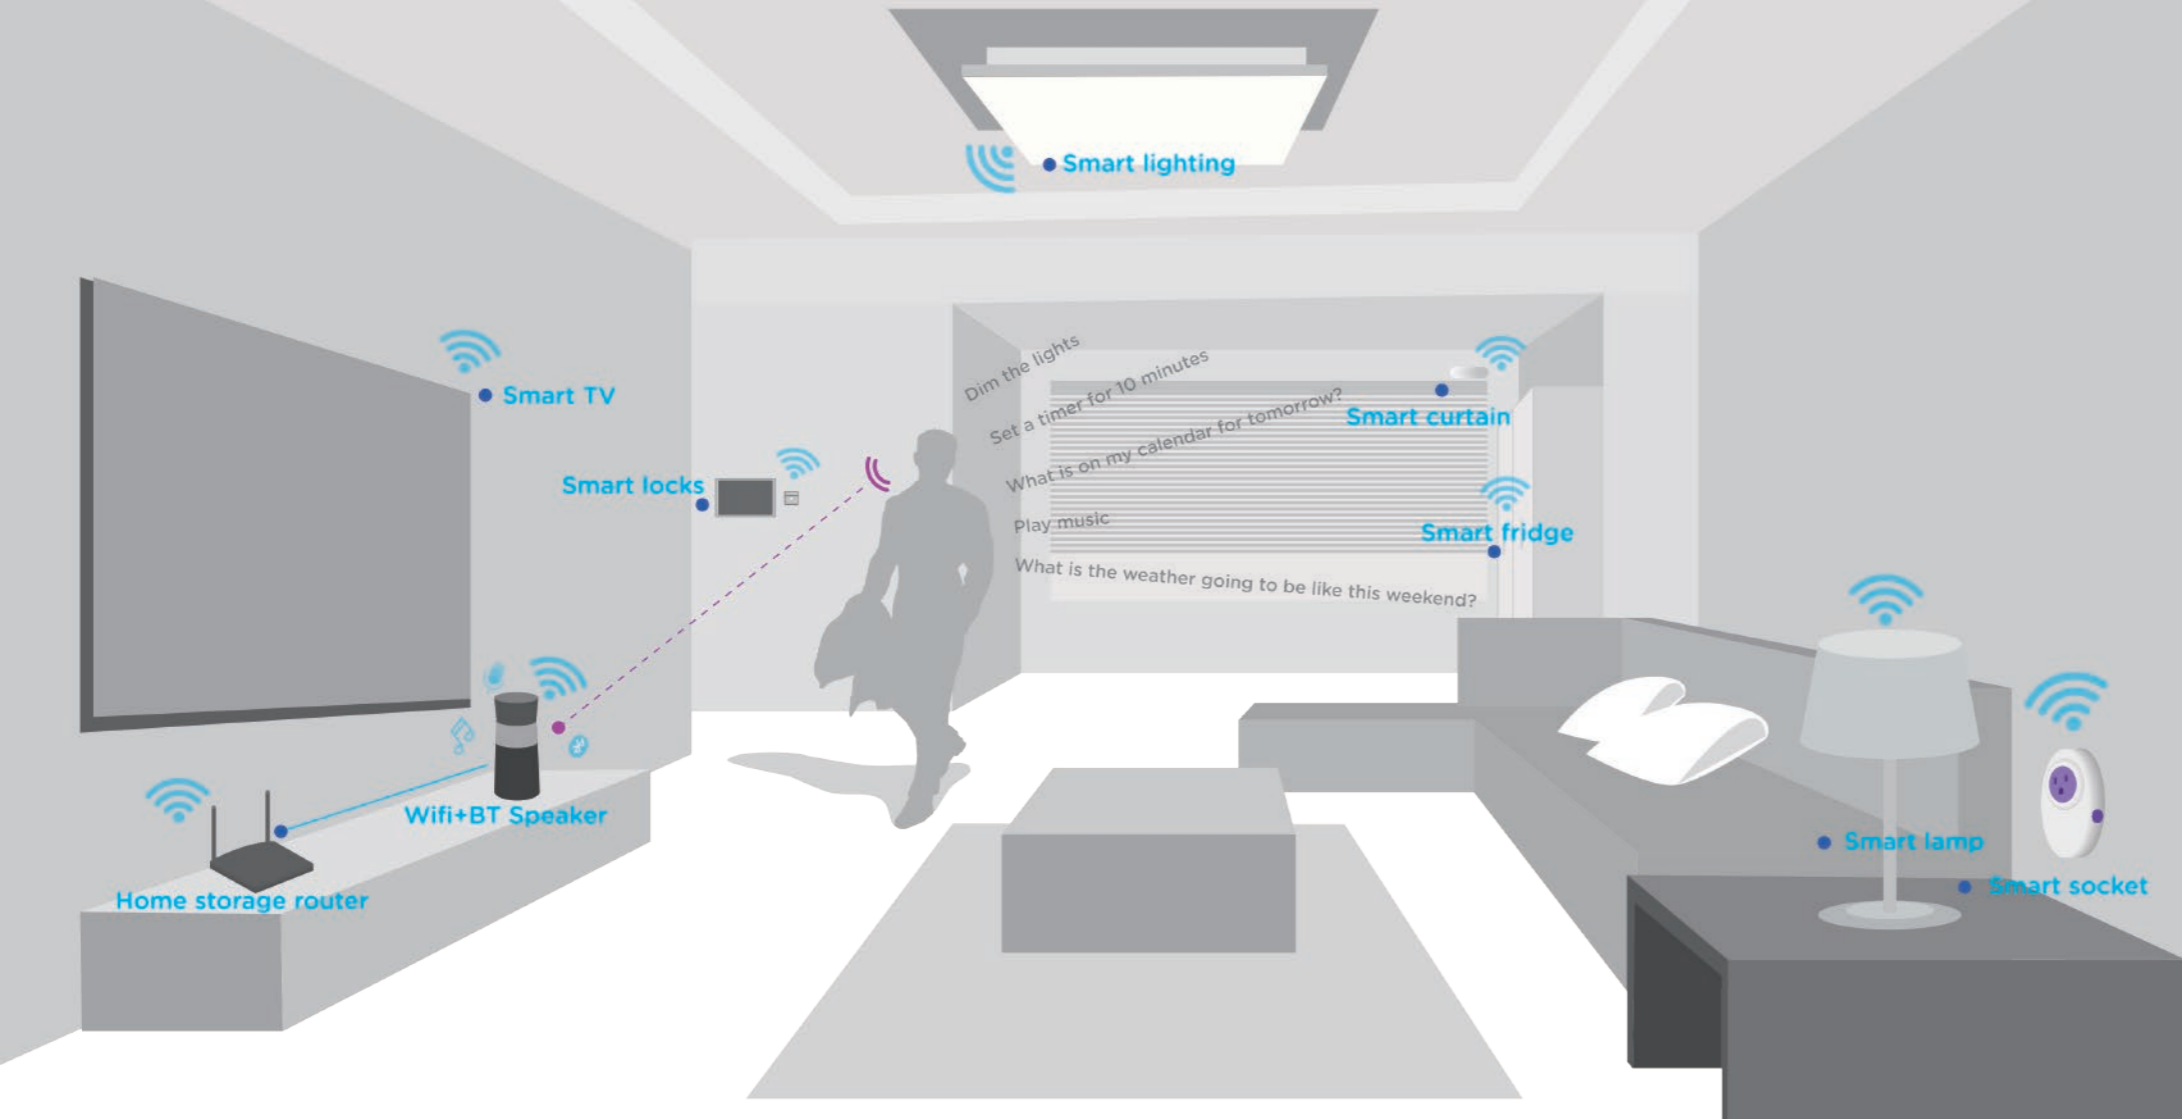

## CLEVER PLUG / Mini WiFi or ZigBee Alexa enabled

- Wi-Fi 802.11b/g/n, 2.4G, 150Mbps or ZigBee (support echo plus)
- Client App control, compatible with iOS and Android OS.
- Remote /Local control household equipment.
- Built-in Safety Protections including Over Current, Over Voltage, Over Temperature, Over Power and Short Circuit
- Timer Control settings
- AC110-220V/16A output

## CLEVER WALL SWITCH WiFi or ZigBee Alexa enabled

- Power supply: AC 100-240V 50Hz/60Hz.
- Client App control, compatible with iOS and Android OS.
- Remote /Local control household equipment.
- Built-in Safety Protections including Over Current, Over Voltage, Over Temperature, Over Power and Short Circuit.
- Works with Alexa, support voice control by Amazon Echo series And other brand Alexa voice device.
- Support control the smart Wi-Fi light switch anywhere with your Smartphone using the free app.
- Support Power On/off manually with Touch Key.
- Support Real-Time Control.
- Wi-Fi can be connected among the distance of 30 meters.
- Scenes setting, according to the Scenes you can control single or multiple; Wall Light Switch. Also, you can edit the name of the different scenes.

## SMART IR CONTROLLER

- Wi-Fi 802.11b/g/n, 2.4G, 150Mbps, Infrared Frequency: 38K
- Works with Alexa/Google assistant, can control by voice on Amazon Echo/google home speaker;
- Support 3200 Brand Home appliances ,Include Top Box, TV, air conditioner, DVD player, Audio Amplifier, Fan, air cleaner, Water heaters and so on;
- Smartphone using the free app, Remote control all of them through 2G,3G or Wi-Fi at anytime and anywhere.
- Support Timers Setting
- Infrared Direction: 360° (Horizontally) RF Control Range:8 meter