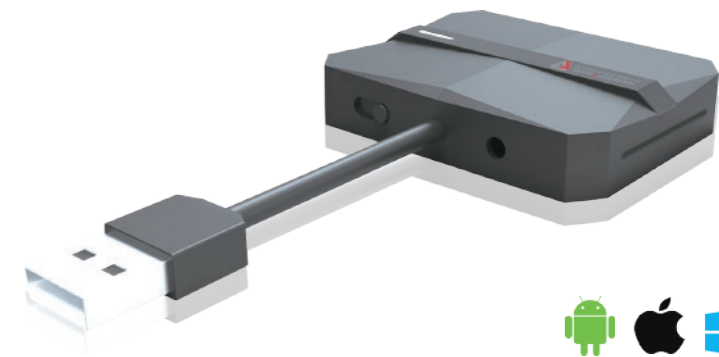

## SIGMA50/100 POWERBANK & WIRELESS CHARGER

- P7-SIG50/100 Input: 2A @ 5VDC (Micro USB)
- P7-SIG50 Output: 2A @ 5VDC (USB-A)  
Wireless Output: 10W Max
- P7-SIG100 Output: 3A @ 5VDC Shared (USB-Ax2)  
Wireless Output: 10W Max
- 4 LEDs for Battery Status with a Multifunction Button
- Built-in protection features for overheat, short-circuit and overcharge/discharge; support 1-2 coils
- Adaptive Charging Output for maximum compatibility
- Auto On/Off Features for convenient usage and energy saving
- Safety: Foreign Object Detection & Thermal Shutdown Function
- Wireless Charging Distance: 5 - 8mm

## ALPHA FAST WIRELESS CHARGING STAND

- Type: Wireless Charging Stand
- Input: QC (Micro USB)
- Wireless Output: 10W Max
- Support 1-2 coils
- Efficiency: >70%
- Safety: Foreign Object Detection & Thermal Shutdown Function
- Smart Feature: Smart LED Notification
- Wireless Charging Distance: 5 - 8mm

# U ADAPTER

BACKUP & CHARGING  
YOUR SMARTPHONE SIMULTANEOUSLY

- Input: DC port 5V @ 3A
- Supports 2.5" SATA HDD ID SIZE: 58\*46\*12.6mm
- Built-in SD card slot to support SD/SDHC/SDXC memory cards up to 256GB; support computer/ android&iOS device accessing(through APP)
- Built-in USB A DATA port supporting Phone connected for data accessing and charging smart phone up to 5V/1.5A simultaneously
- Available mobile APP for iOS/android , supporting copy, delete, upload, and search function on locate and device memory; steaming media and phone autobackup